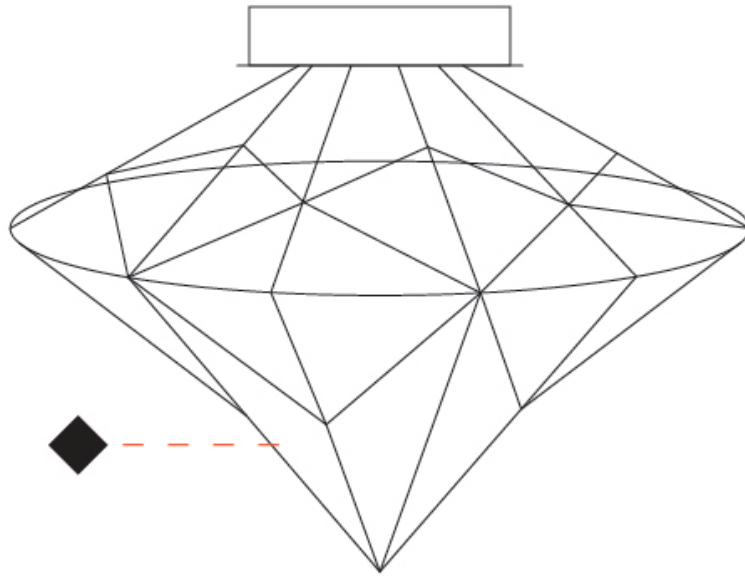

D102034-

PROJECT	_____
TYPE	_____
SPECIFIER	_____
QUANTITY	_____
DATE	_____